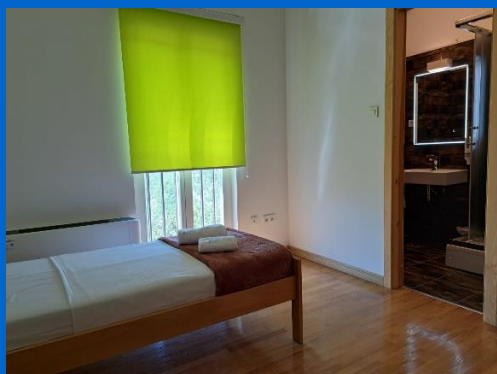

KRKA
Nacionalni park • National Park

ACCOMMODATION PRICES AT HOSTEL TITIUS

Price per room at Hostel Titius

January - April / October - December		
Room type	Category I	Category II
1/1 Single room for the disabled	20.00 €	18.00 €
1/1 Single room	36.00 €	32.40 €
2/1 Double room	40.00 €	36.00 €
3/1 Triple room	57.00 €	51.30 €
4/1 Quadruple room	64.00 €	57.60 €
Apartment ***	66.00 €	60.00 €
Extra bed	13.00 €	13.00 €

May - September		
Room type	Category I	Category II
1/1 Single room for the disabled	20.00 €	18.00 €
1/1 Single room	40.00 €	36.00 €
2/1 Double room	60.00 €	54.00 €
3/1 Triple room	69.00 €	62.10 €
4/1 Quadruple room	80.00 €	72.00 €
Apartment ***	80.00 €	72.00 €
Extra bed	13.00 €	13.00 €

Requests and reservations: hostel.titius@npk.hr
Contact us: +385912254205; 385912254370
Where to find us: [LOCATION](#)

Price per bed (person) at the Hostel Titius

January - April / October - December		
Room type	Category I	Category II
1/1 Single room for the disabled	20.00 €	18.00 €
1/1 Single room	36.00 €	32.40 €
2/1 Double room	20.00 €	18.00 €
3/1 Triple room	19.00 €	17.10 €
4/1 Quadruple room	16.00 €	14.40 €
Extra bed	13.00 €	13.00 €

May - September		
Room type	Category I	Category II
1/1 Single room for the disabled	20.00 €	18.00 €
1/1 Single room	40.00 €	36.00 €
2/1 Double room	30.00 €	27.00 €
3/1 Triple room	23.00 €	20.70 €
4/1 Quadruple room	20.00 €	18.00 €
Extra bed	13.00 €	13.00 €