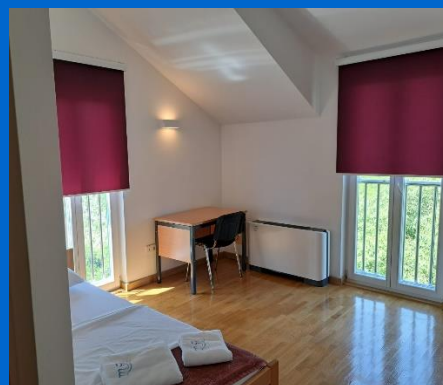

Category I – price for accommodation clients

Category II – price for accommodation clients: students, children under the age of 18 years, members of the Friends of the Krka Club, organisations conducting volunteer programmes, institutions involved in environmental protection. Clients prove their right to discounted accommodation prices from Category II by showing the appropriate documents, confirmation, etc.

The Tourist Tax Act (OG 40/21) governs the obligations and means of payment of the fee per person per day for adults. The total amount of tourist tax is charged at the same time as the total price for accommodations.

Hostel users are entitled to a free entrance ticket for the upper course of the Park (Krka Eco Campus, Burnum, Manojlovac, Kistanje – Well of life and Krka monastery, Roški slap waterfall) for the duration of their stay at the Hostel.

At the time of sending the reservation for a specific time slot or payment of the reservation online, the client is bound by the General Terms of Operations and Use. The General Terms are available in electronic form on the website and are available to every client at any time.

Requests and reservations: hostel.titius@npk.hr
Contact us: +385912254205; 385912254370
Where to find us: [LOCATION](#)